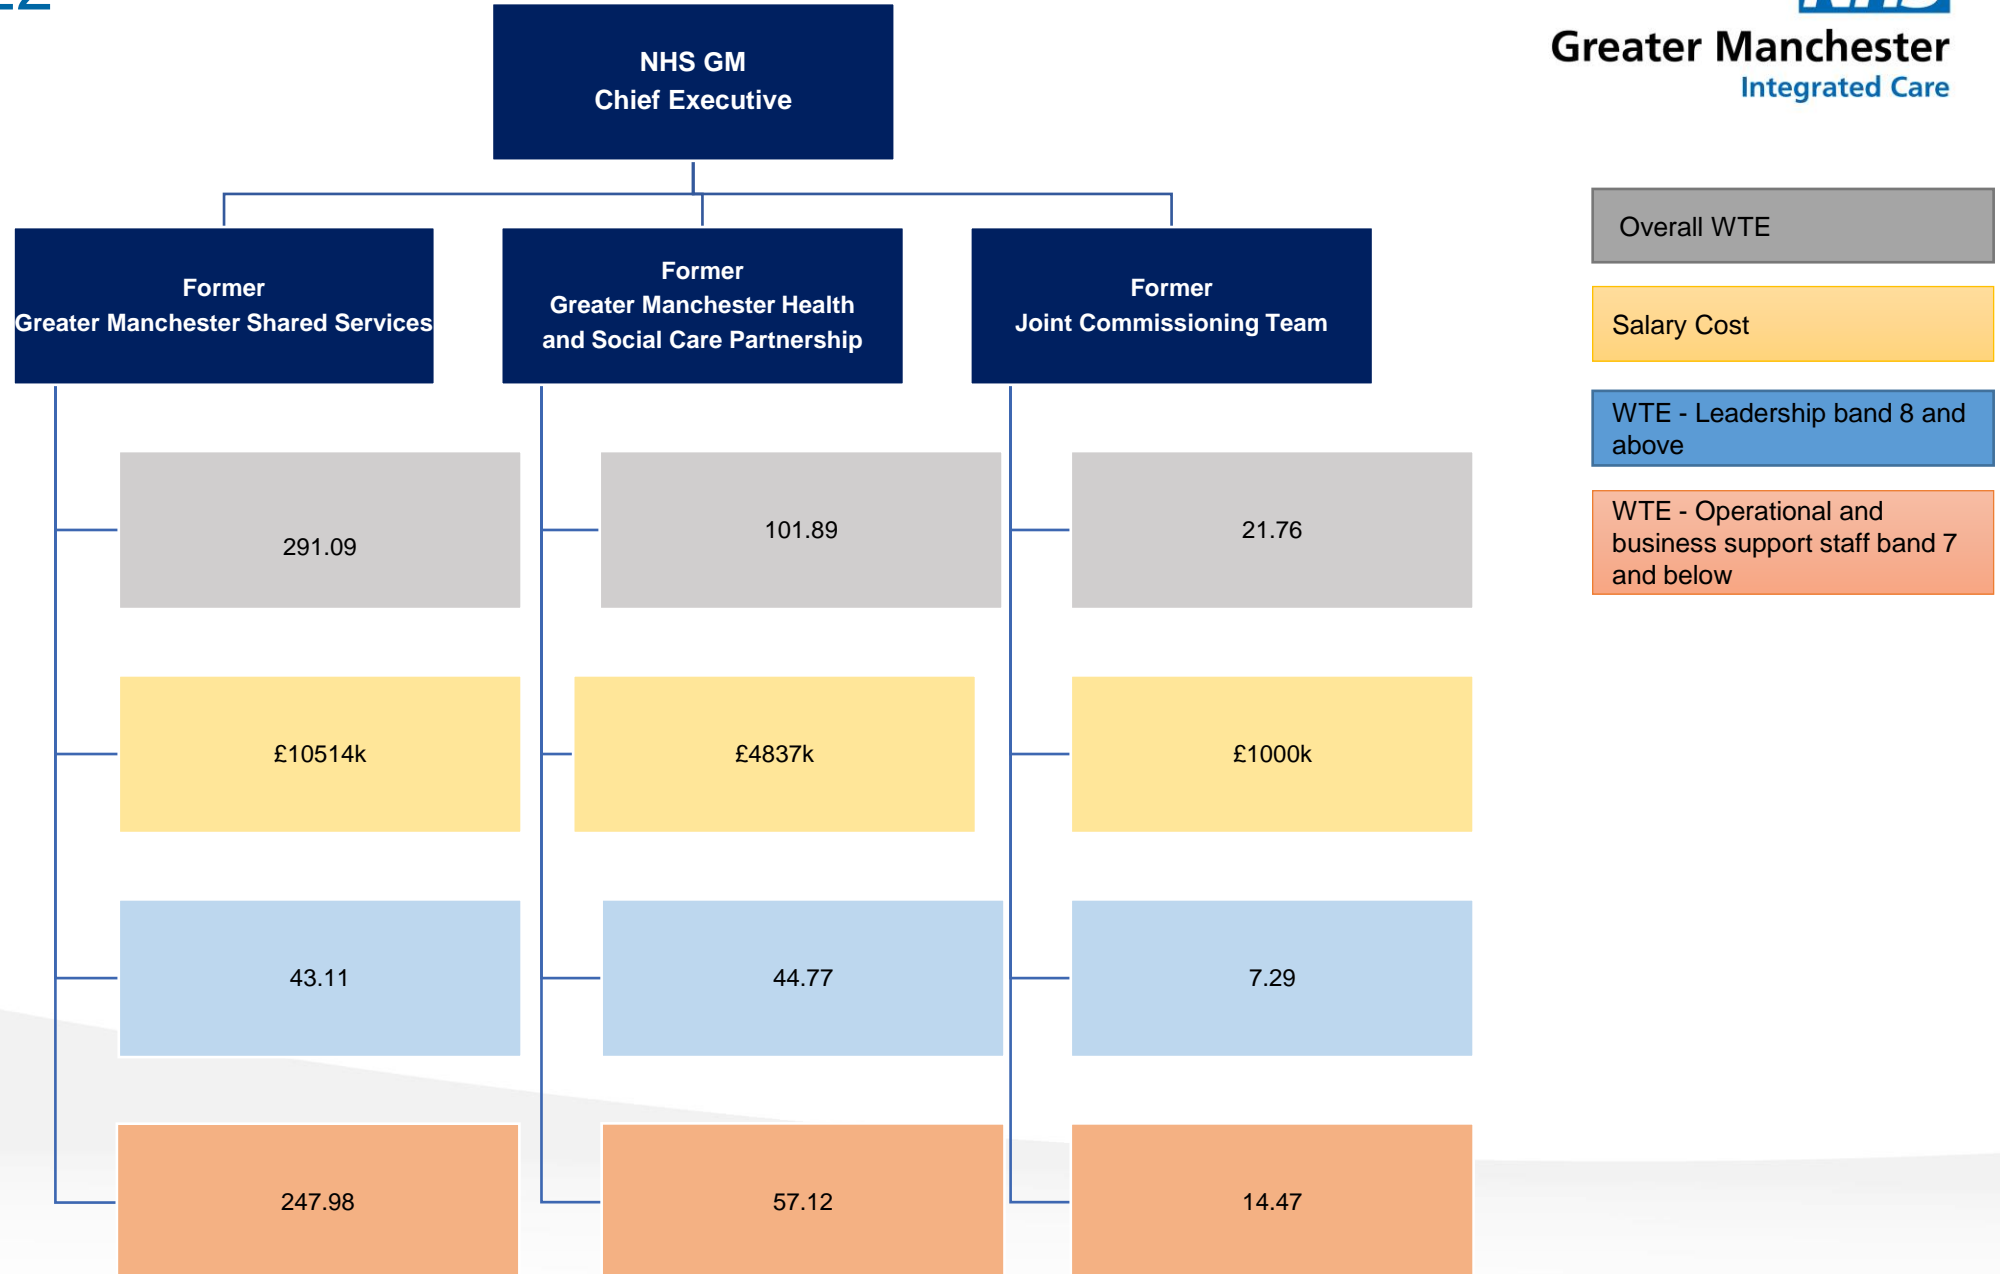

# NHS Greater Manchester Organogram January 2023

## STAFF NUMBERS & COSTS

# NHS Greater Manchester Integrated Care – GM wide teams via ESR on Nov 30, 2022

**Greater Manchester**  
Integrated Care

# NHS Greater Manchester Integrated Care – Locality/place teams via ESR on Nov 30, 2022 (1)

**Greater Manchester  
Integrated Care**

Overall WTE

Salary Cost

WTE - Leadership band 8 and above

WTE - Operational and business support staff band 7 and below