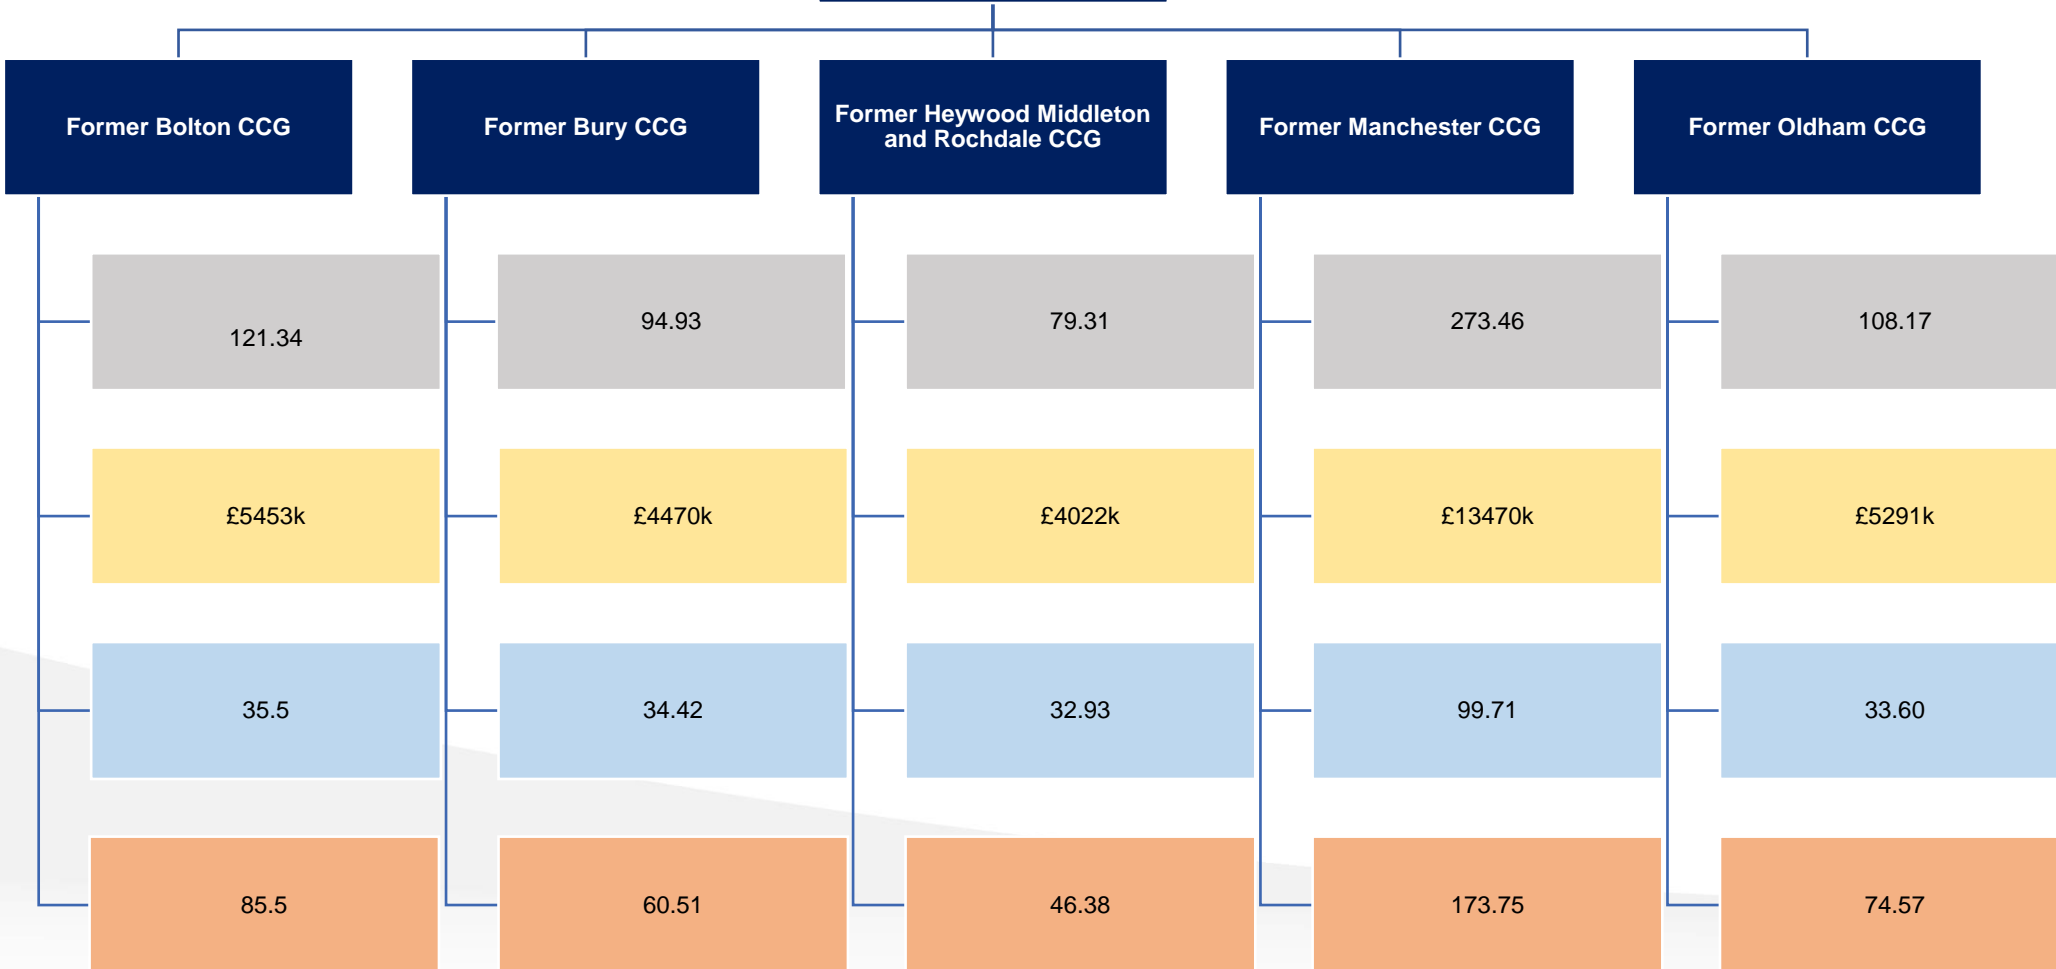

# NHS Greater Manchester Integrated Care – GM wide teams via ESR on Nov 30, 2022

**Greater Manchester**  
Integrated Care

# NHS Greater Manchester Integrated Care – Locality/place teams via ESR on Nov 30, 2022 (1)

**Greater Manchester  
Integrated Care**

Overall WTE

Salary Cost

WTE - Leadership band 8 and above

WTE - Operational and business support staff band 7 and below

**NHS GM Chief Executive**

# NHS Greater Manchester Integrated Care – Locality/places teams via ESR on Nov 30, 2022 (2)